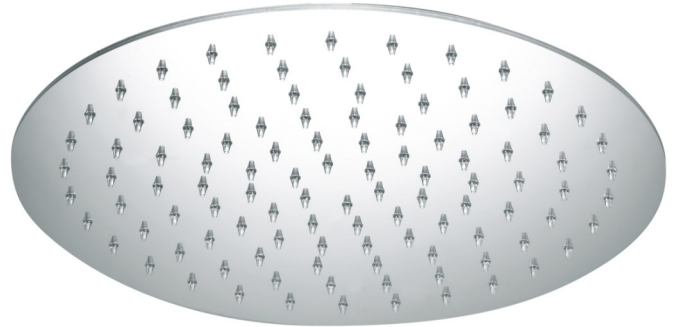

# NDW 200mm ROUND STAINLESS STEEL RAIN SHOWER (PM07014)

Suitable for use with  
Wall or Ceiling Arms

Proudly imported and distributed by  
Gro Agencies Pty Ltd  
Unit 2 / 37 Howe St, Osborne Park, WA, 6017  
P 08 9446 3288 E info@groagencies.com.au W www.groagencies.com.au