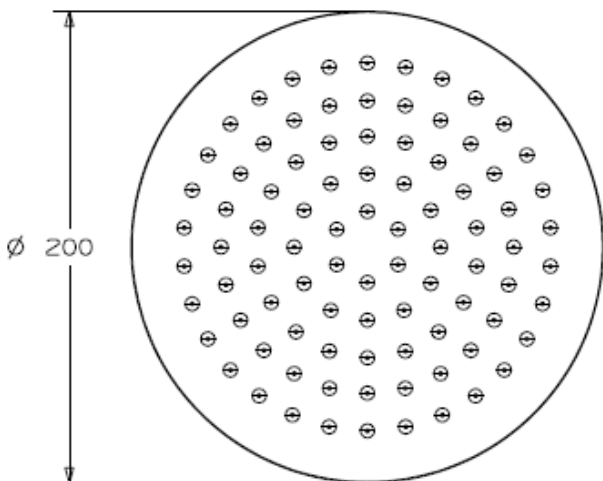

# NDW 200mm ROUND STAINLESS STEEL RAIN SHOWER (PM07014)

Suitable for use with  
Wall or Ceiling Arms

Proudly imported and distributed by  
Gro Agencies Pty Ltd  
Unit 2 / 37 Howe St, Osborne Park, WA, 6017  
P 08 9446 3288 E info@groagencies.com.au W www.groagencies.com.au