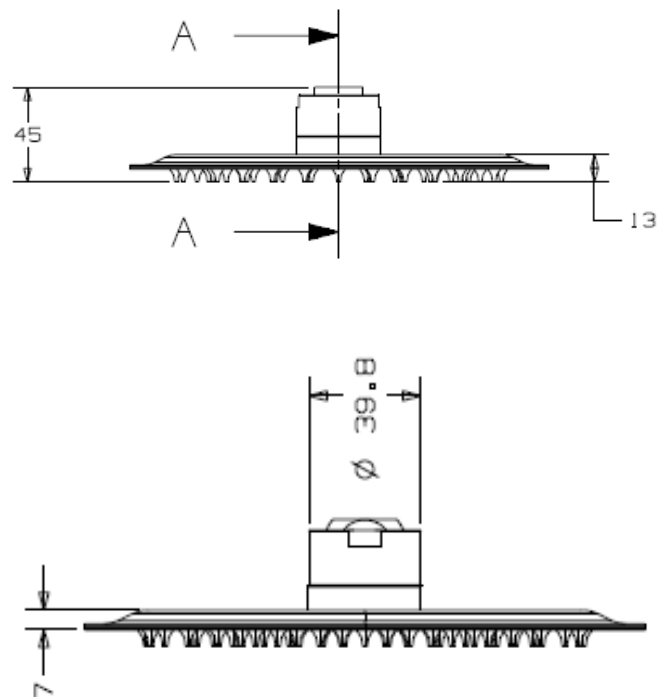

# NDW 200mm ROUND STAINLESS STEEL RAIN SHOWER (PM07014)

Suitable for use with  
Wall or Ceiling Arms

Proudly imported and distributed by  
Gro Agencies Pty Ltd  
Unit 2 / 37 Howe St, Osborne Park, WA, 6017  
P 08 9446 3288 E info@groagencies.com.au W www.groagencies.com.au